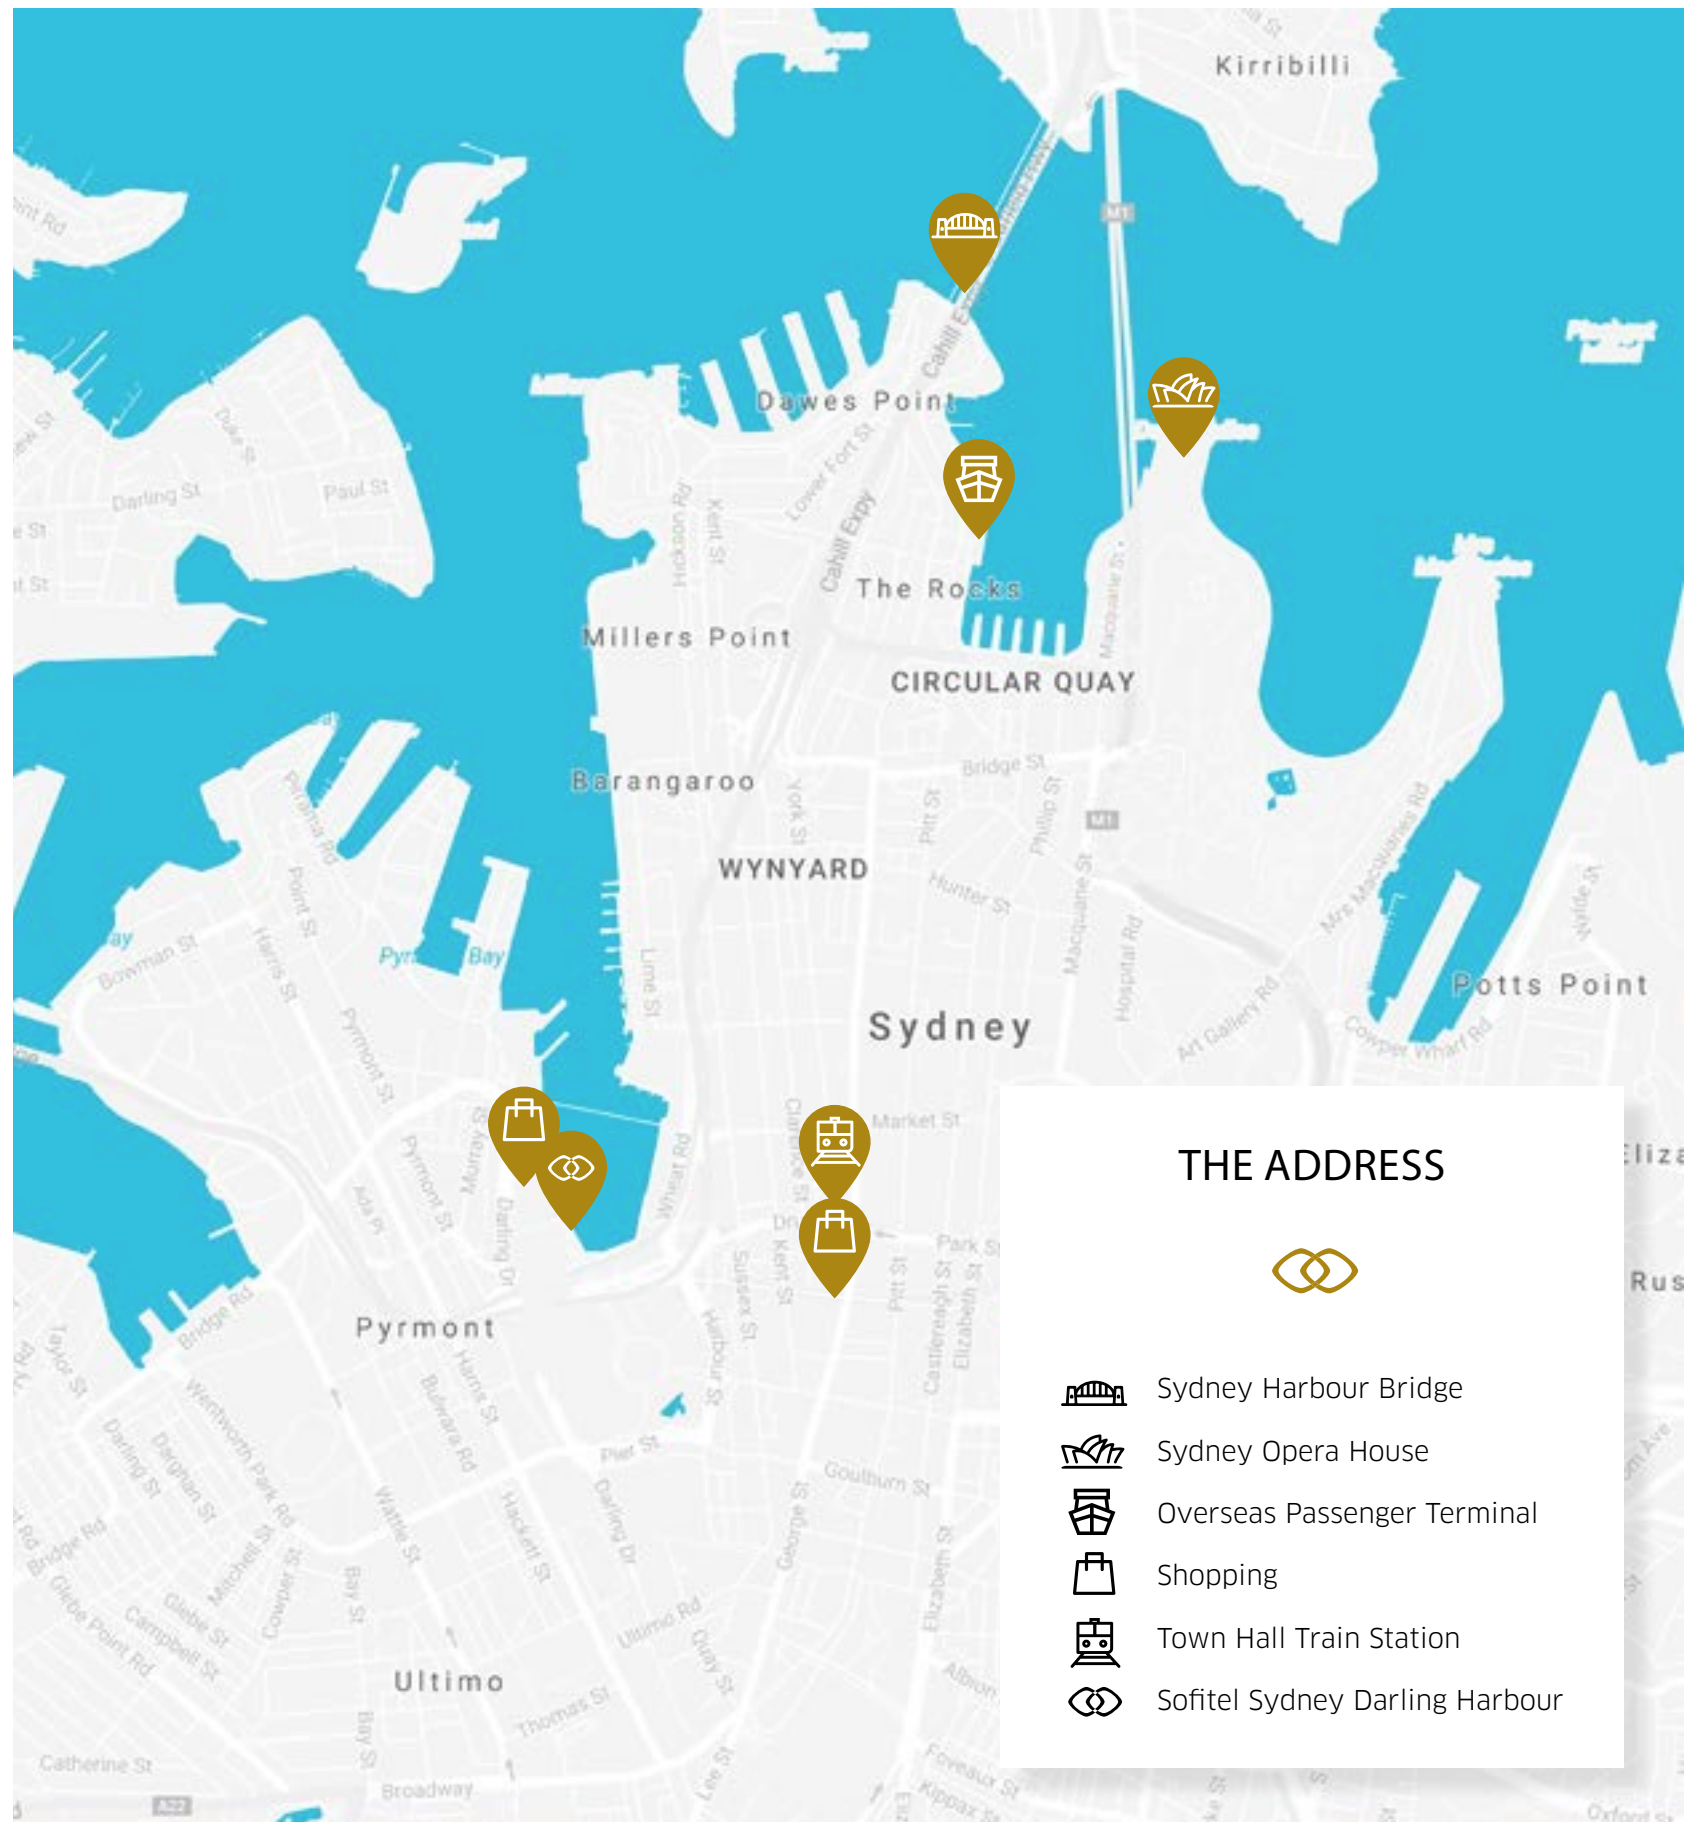

Le Rivage Infinity Pool Bar & Outdoor Cocktail Area

A sophisticated poolside experience, with French inspired, vibrant parasols adorning the pool deck. Laze the day away in our infinity pool, overlooking the magnificent Sydney skyline. More than a place to swim and sunbake, Le Rivage is a stand-alone venue. A place to socialise, sip cocktails and enjoy great food.

Health & fitness club

Guest laundry

Valet service

THE ADDRESS

-  Sydney Harbour Bridge
-  Sydney Opera House
-  Overseas Passenger Terminal
-  Shopping
-  Town Hall Train Station
-  Sofitel Sydney Darling Harbour