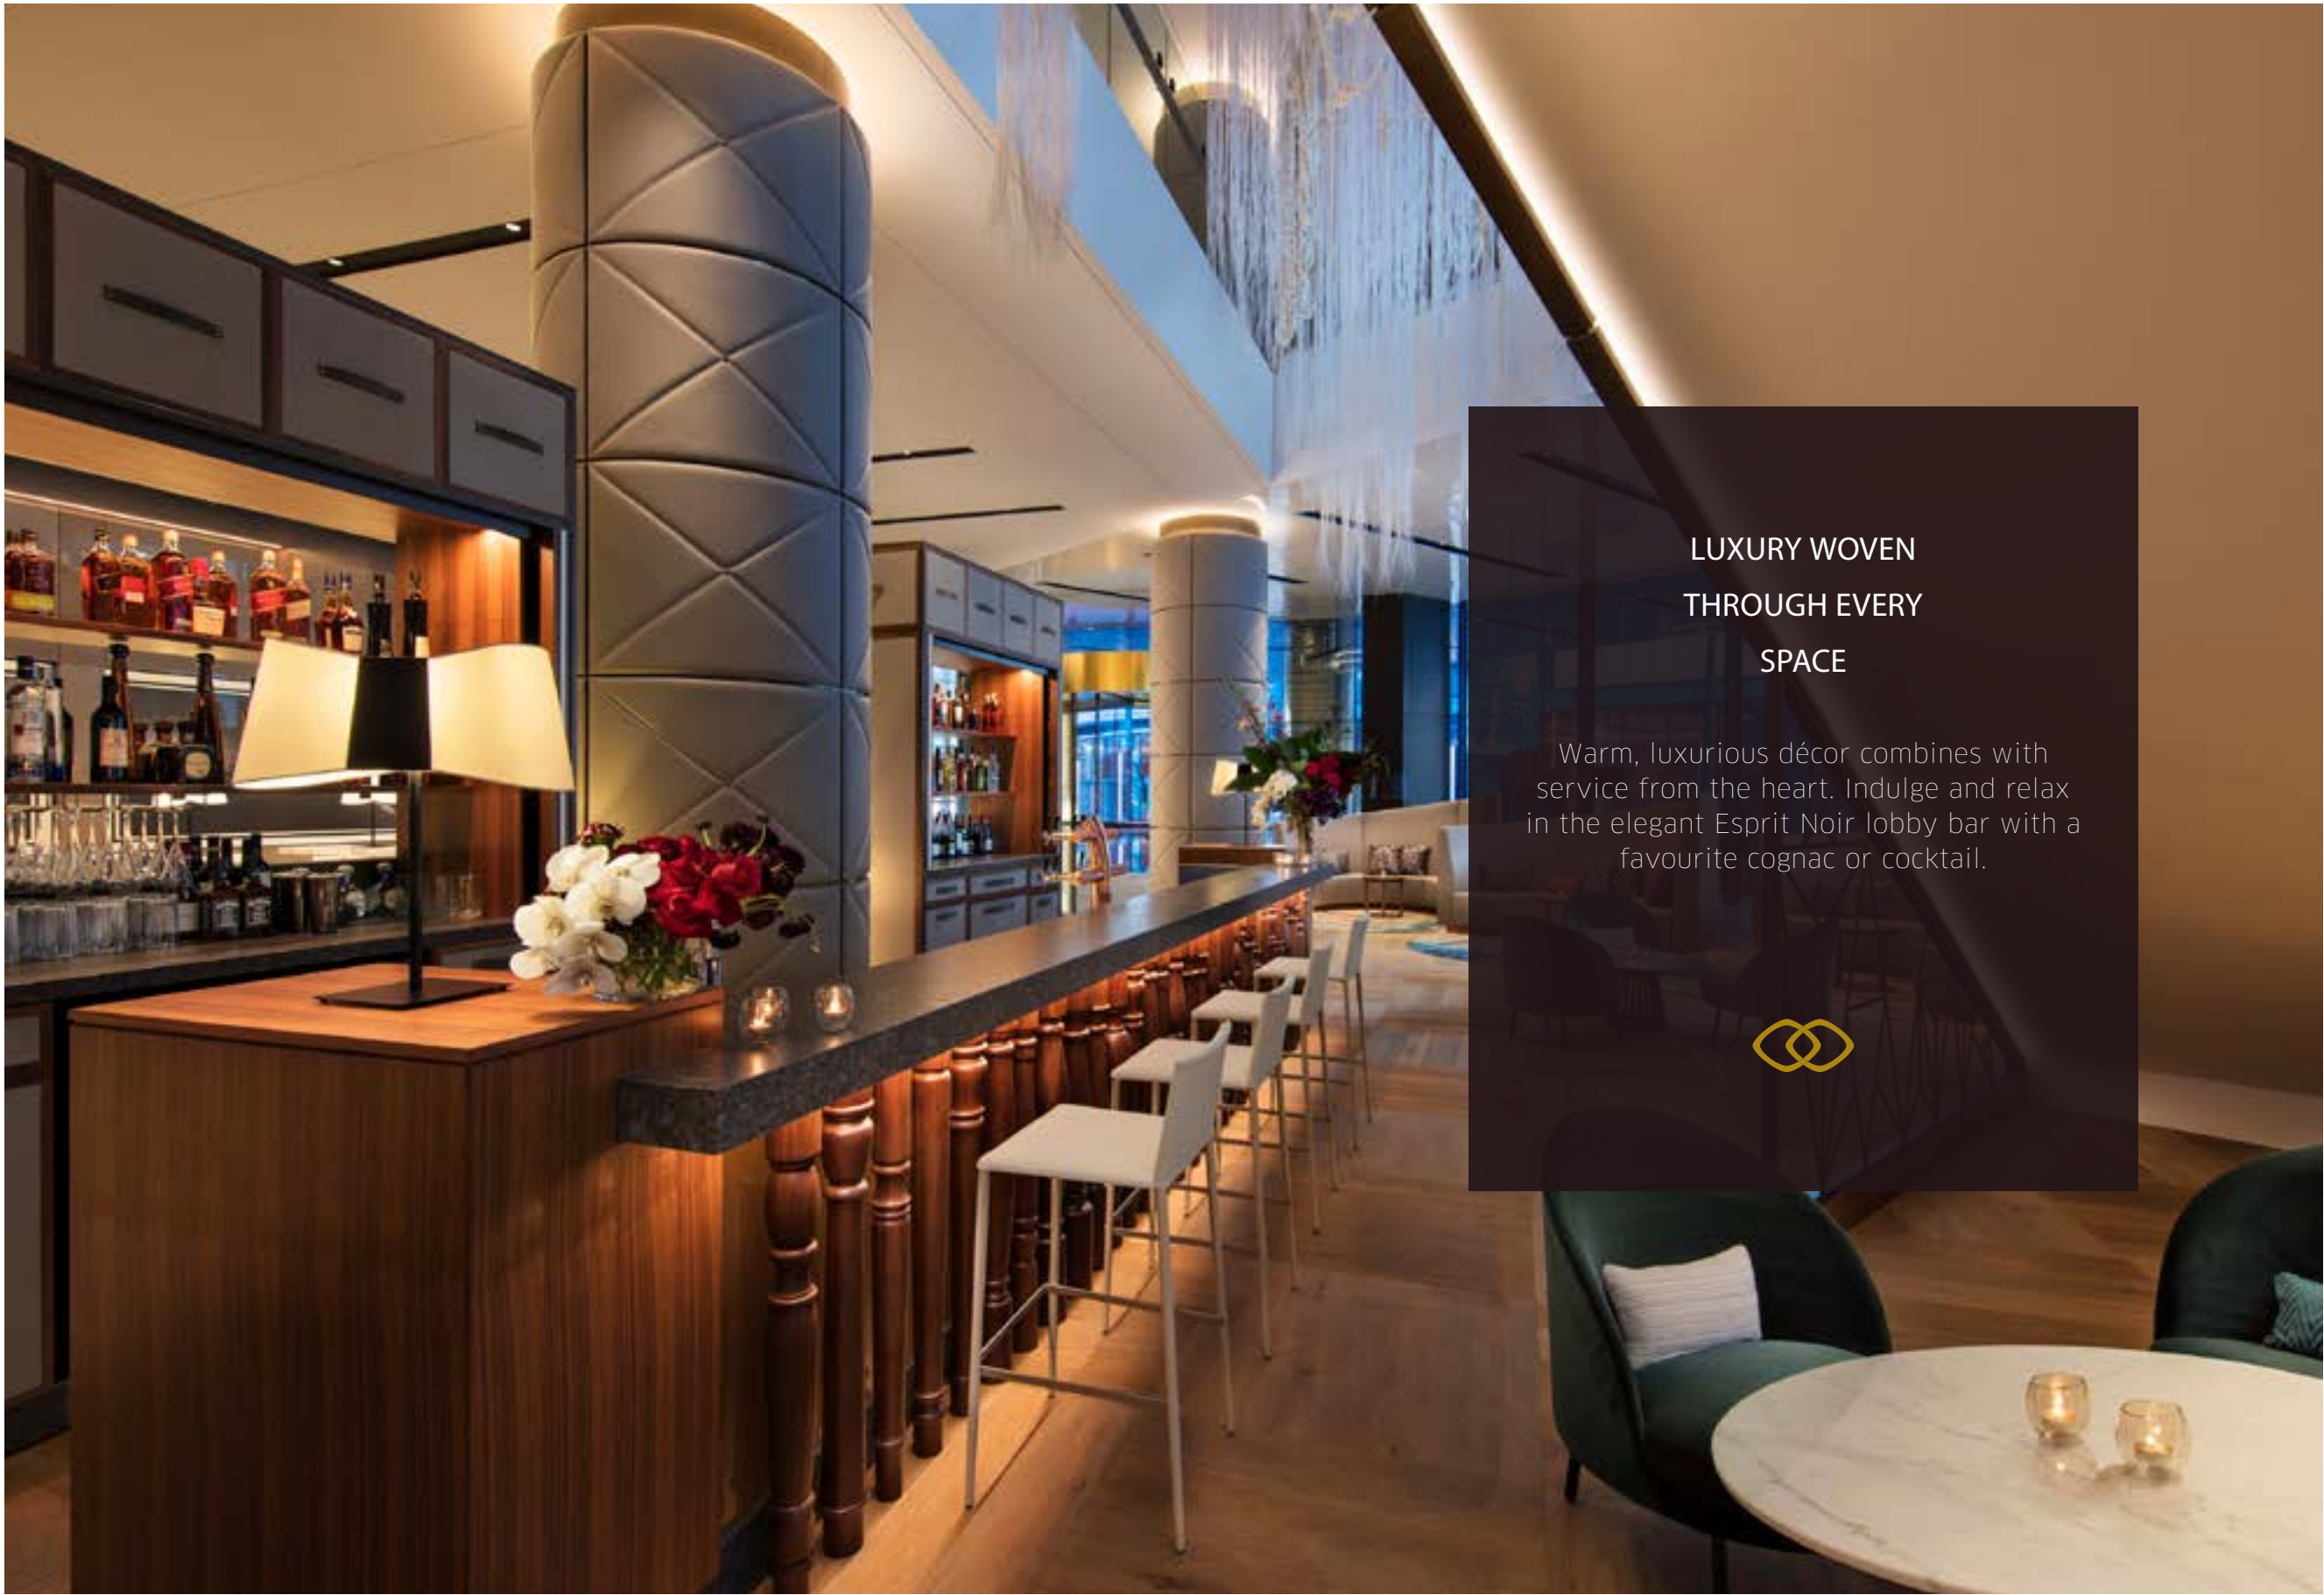

Life is Magnifique in Sydney!

A hotel that artfully combines
French elegance with local
culture to create exceptional
experiences.

LUXURY WOVEN
THROUGH EVERY
SPACE

Warm, luxurious décor combines with service from the heart. Indulge and relax in the elegant Esprit Noir lobby bar with a favourite cognac or cocktail.