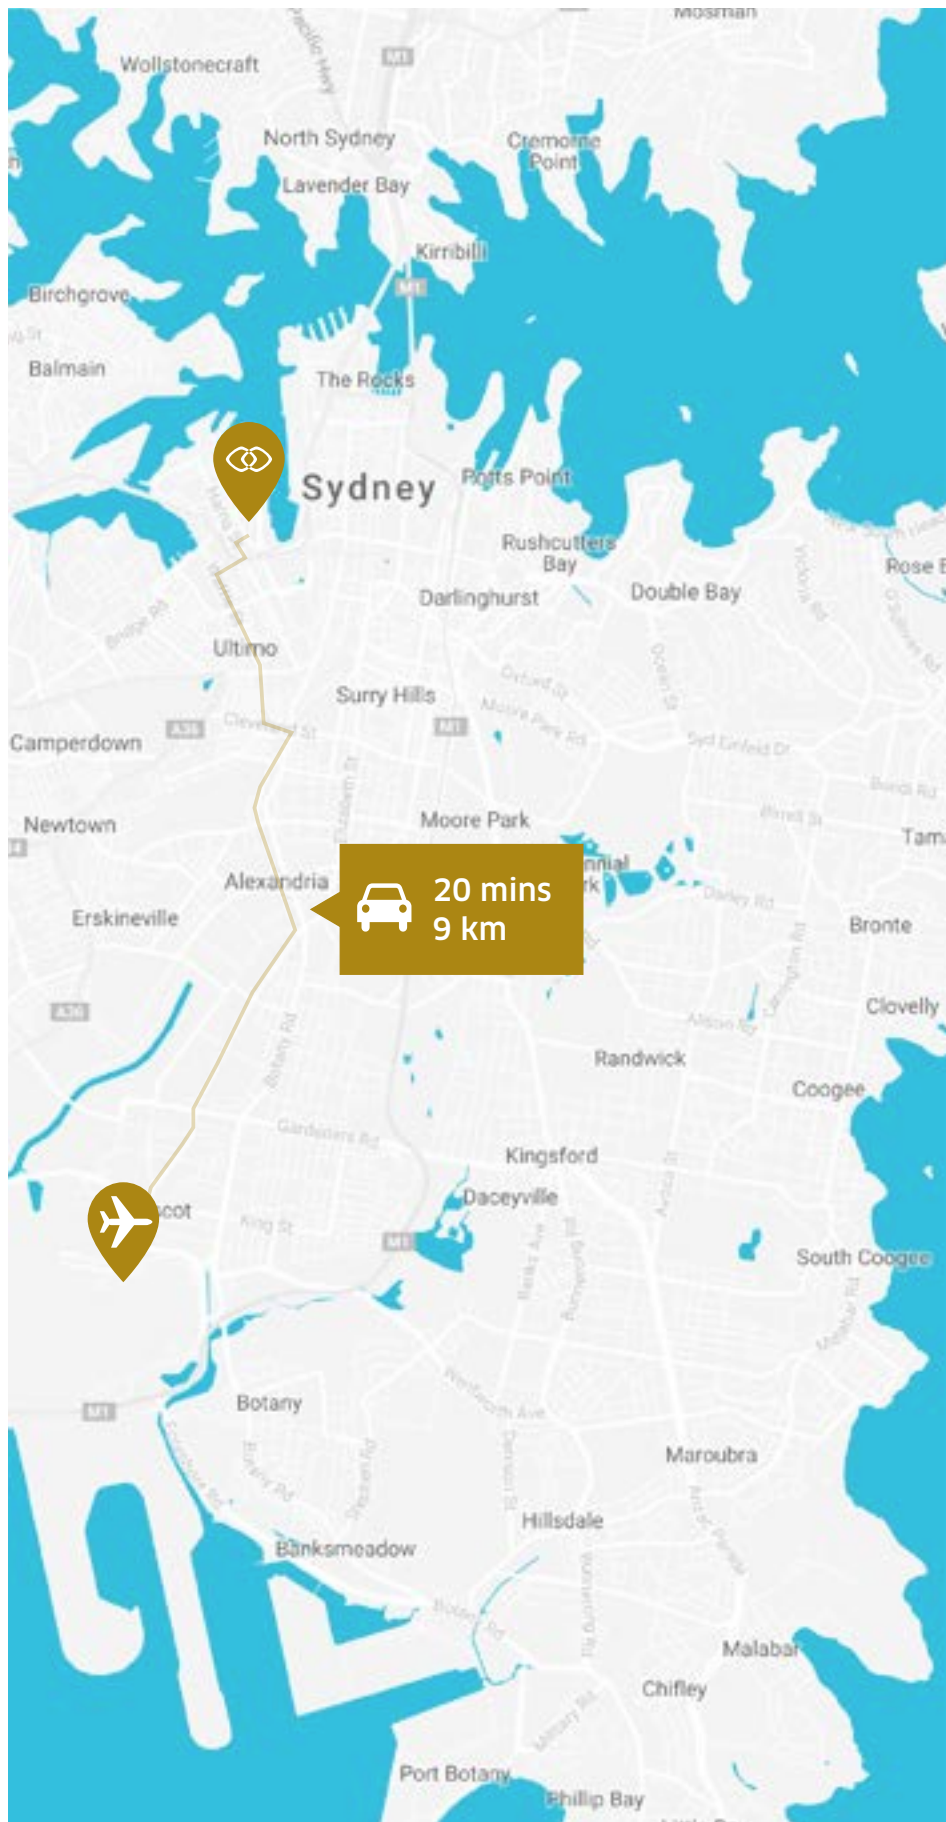

Health & fitness club

Guest laundry

Valet service

THE ADDRESS

-  Sydney Harbour Bridge
-  Sydney Opera House
-  Overseas Passenger Terminal
-  Shopping
-  Town Hall Train Station
-  Sofitel Sydney Darling Harbour