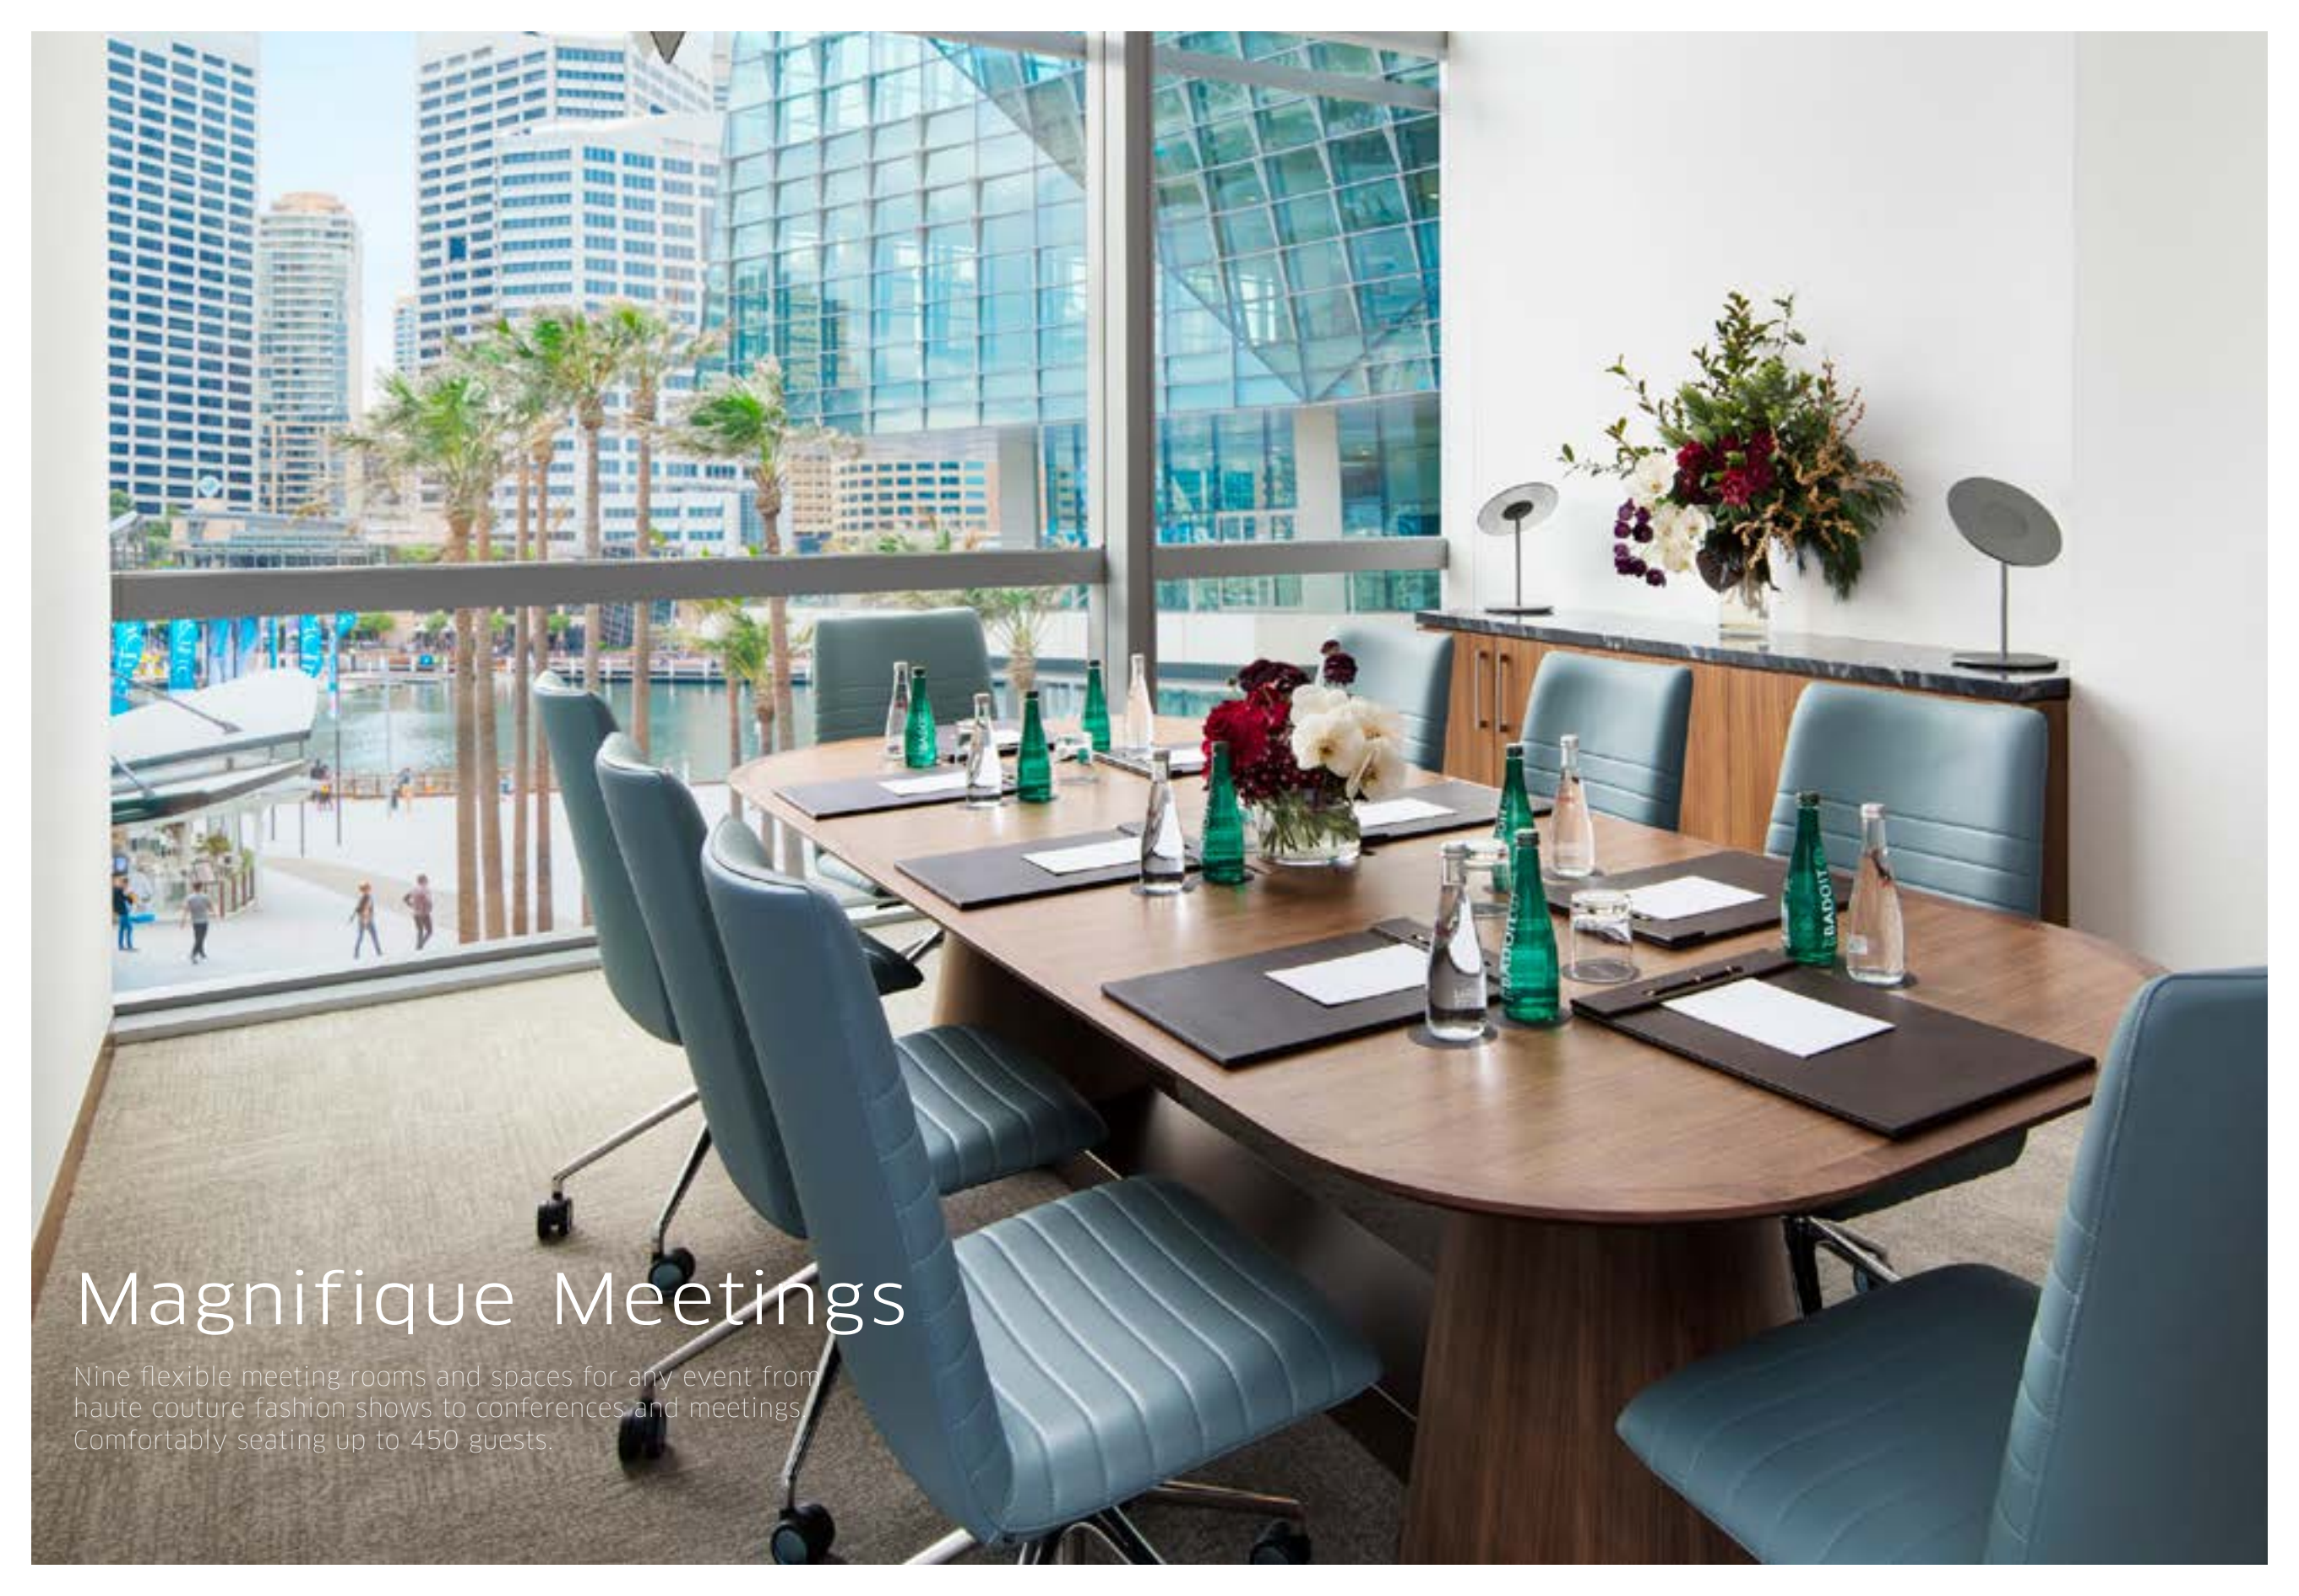

A rooftop infinity pool with lounge chairs and a city skyline in the background. The pool is filled with clear blue water and has a tiled deck. In the foreground, there are several lounge chairs with beige cushions and blue and white striped pillows. The pool extends to the edge of the building, where it meets a city skyline. The sky is a clear, bright blue. In the background, there are several tall buildings, including a prominent one with a circular top. A Ferris wheel is visible in the distance. The overall scene is a luxurious outdoor pool area with a view of a city.

Le Rivage Infinity Pool Bar & Outdoor Cocktail Area

A sophisticated poolside experience, with French inspired, vibrant parasols adorning the pool deck. Laze the day away in our infinity pool, overlooking the magnificent Sydney skyline. More than a place to swim and sunbake, Le Rivage is a stand-alone venue. A place to socialise, sip cocktails and enjoy great food.

Club Millesime

An exclusive lounge on level 35. Offering a refined environment with breathtaking views, a variety of personalized services, evolving F&B experiences and special privileges.

Magnifique Meetings