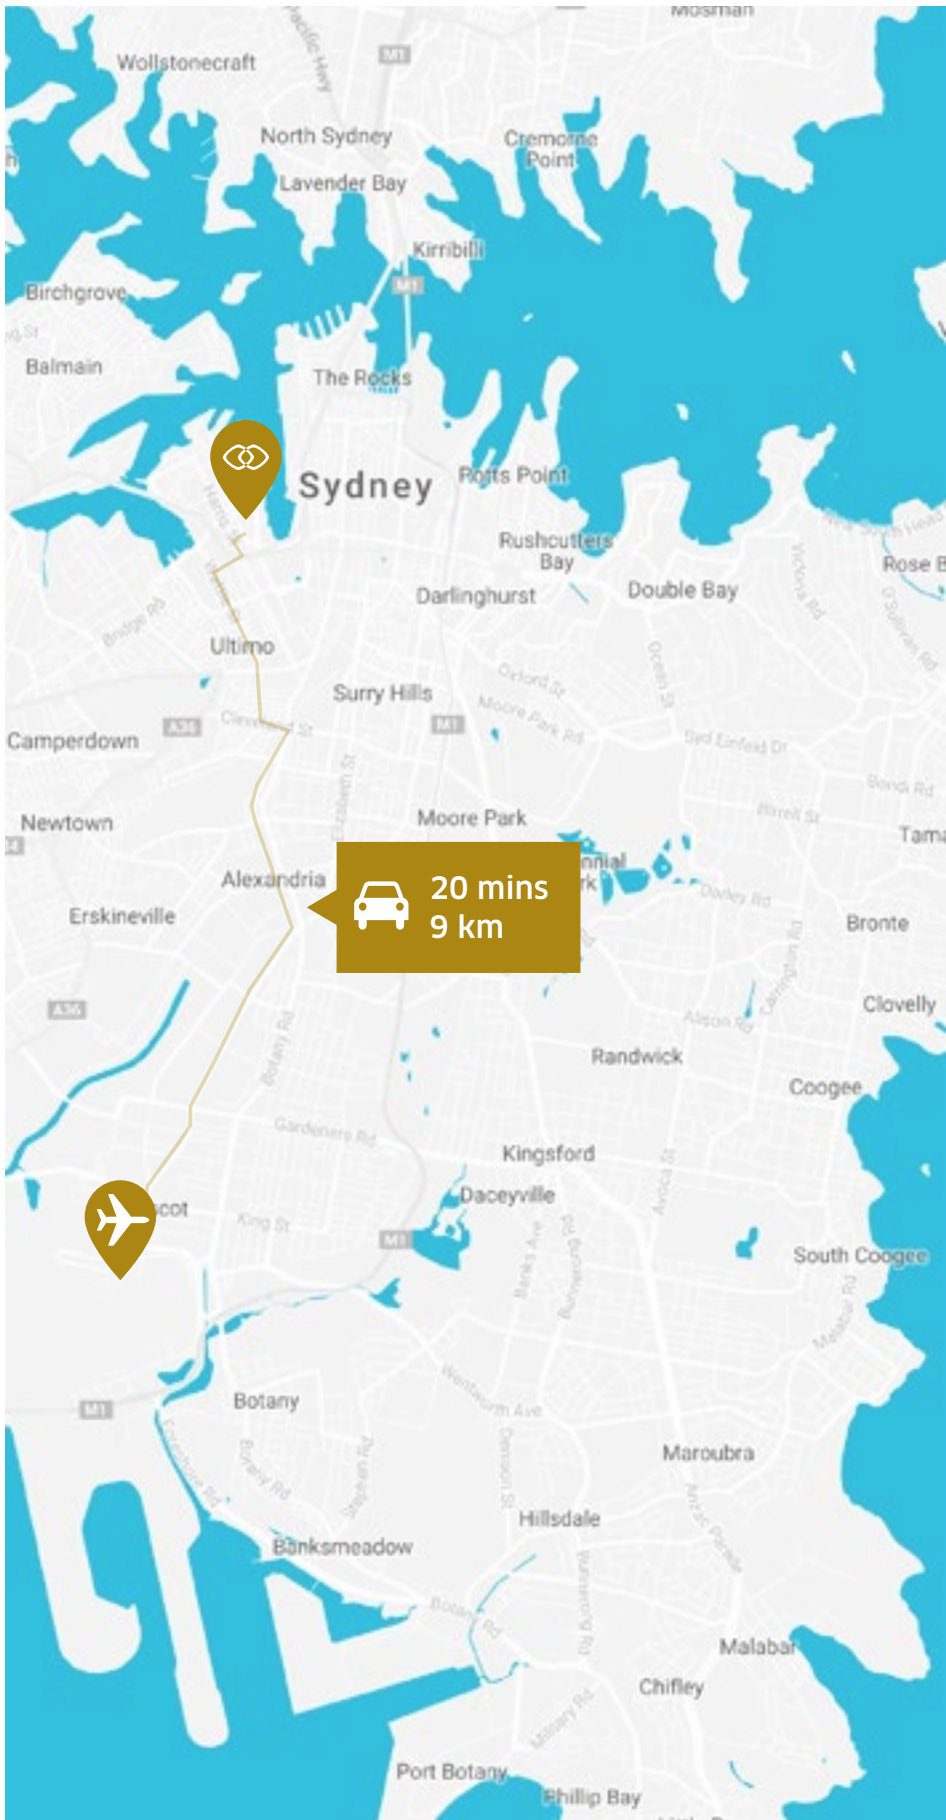

Valet service

THE ADDRESS

-  Sydney Harbour Bridge
-  Sydney Opera House
-  Overseas Passenger Terminal
-  Shopping
-  Town Hall Train Station
-  Sofitel Sydney Darling Harbour

ICONIC HOTEL

5-star Sofitel luxury
590 luxury rooms and suites
35 floors of elegance
1 restaurant, 3 bars, 1 club lounge, 1 infinity pool
1 address of enviable excellence