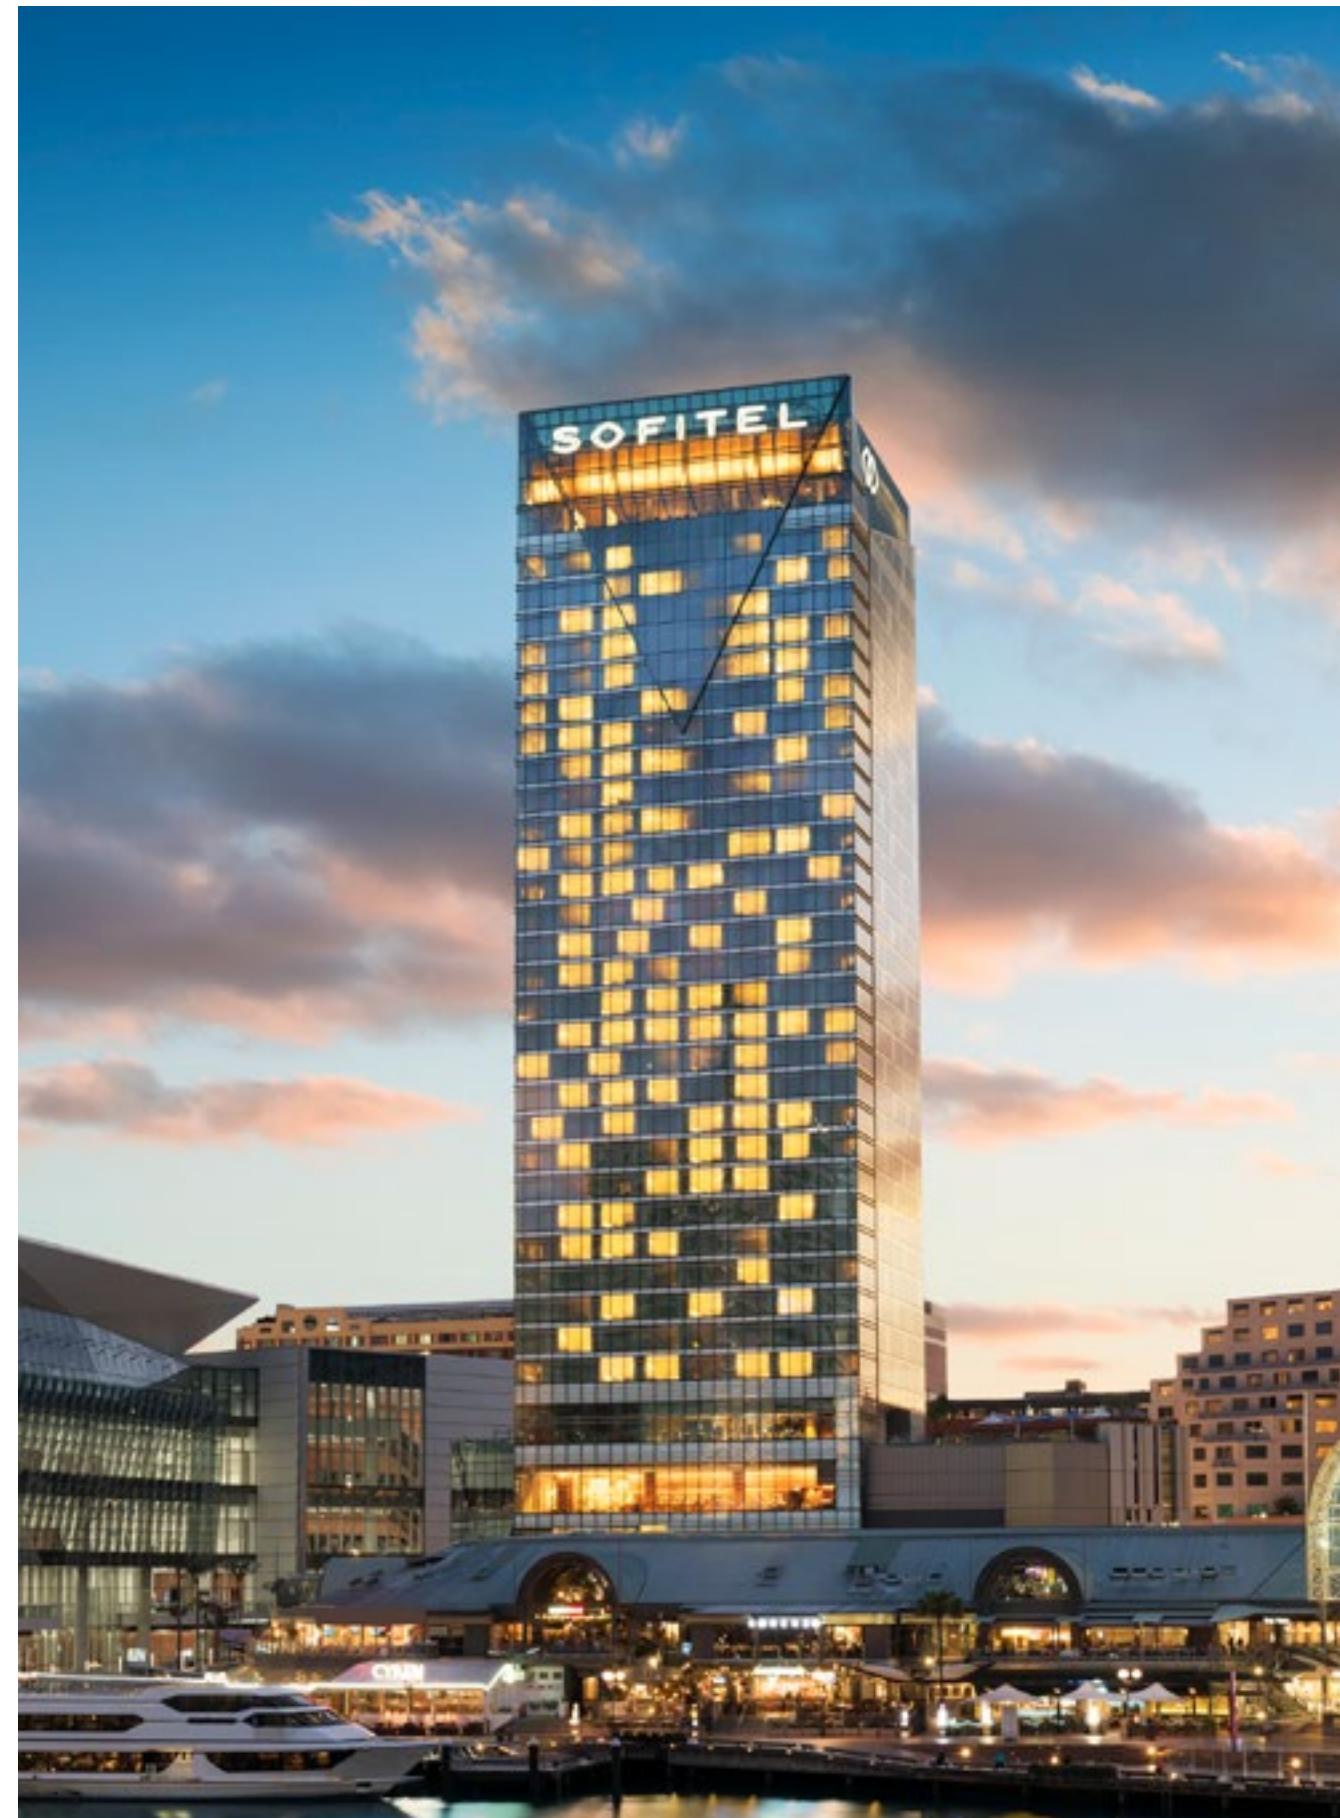

ICONIC HOTEL

5-star Sofitel luxury
590 luxury rooms and suites
35 floors of elegance
1 restaurant, 3 bars, 1 club lounge, 1 infinity pool
1 address of enviable excellence

www.sofitelsydneydarlingharbour.com.au
E. H9729@sofitel.com
T. +61 2 8388 8888