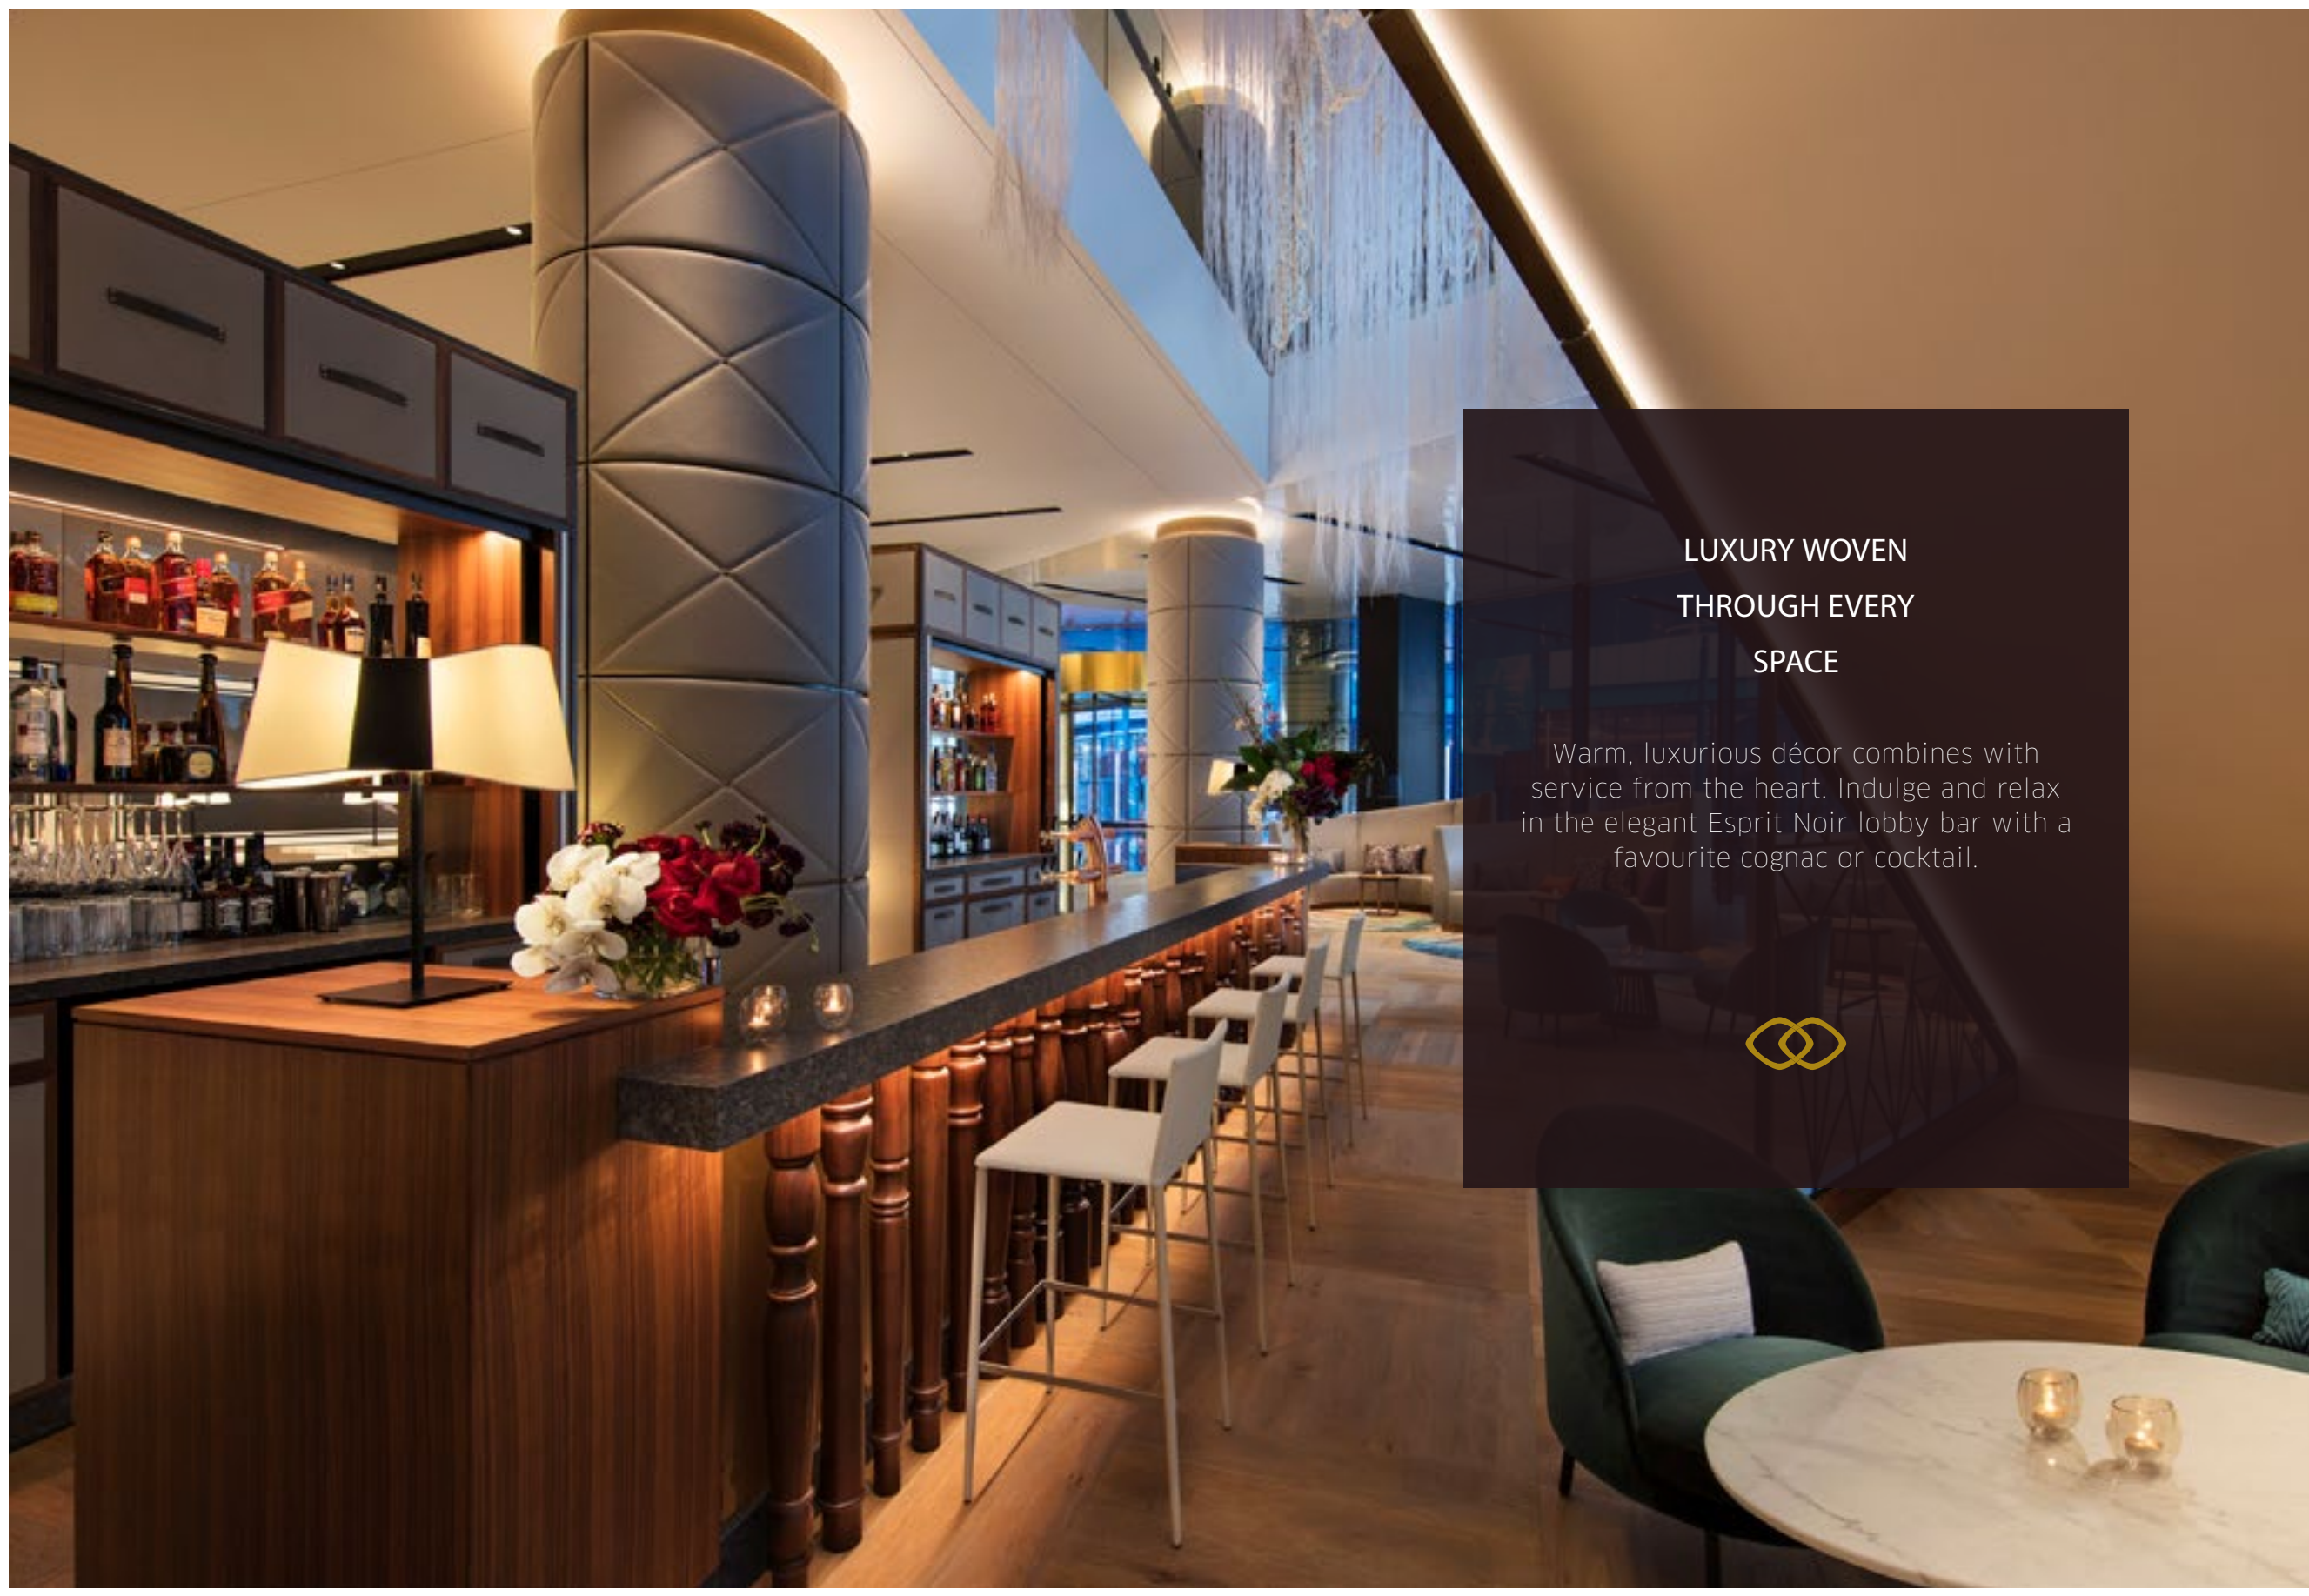

Life is Magnifique in Sydney!

A hotel that artfully combines
French elegance with local
culture to create exceptional
experiences.

LUXURY WOVEN
THROUGH EVERY
SPACE

Warm, luxurious décor combines with service from the heart. Indulge and relax in the elegant Esprit Noir lobby bar with a favourite cognac or cocktail.