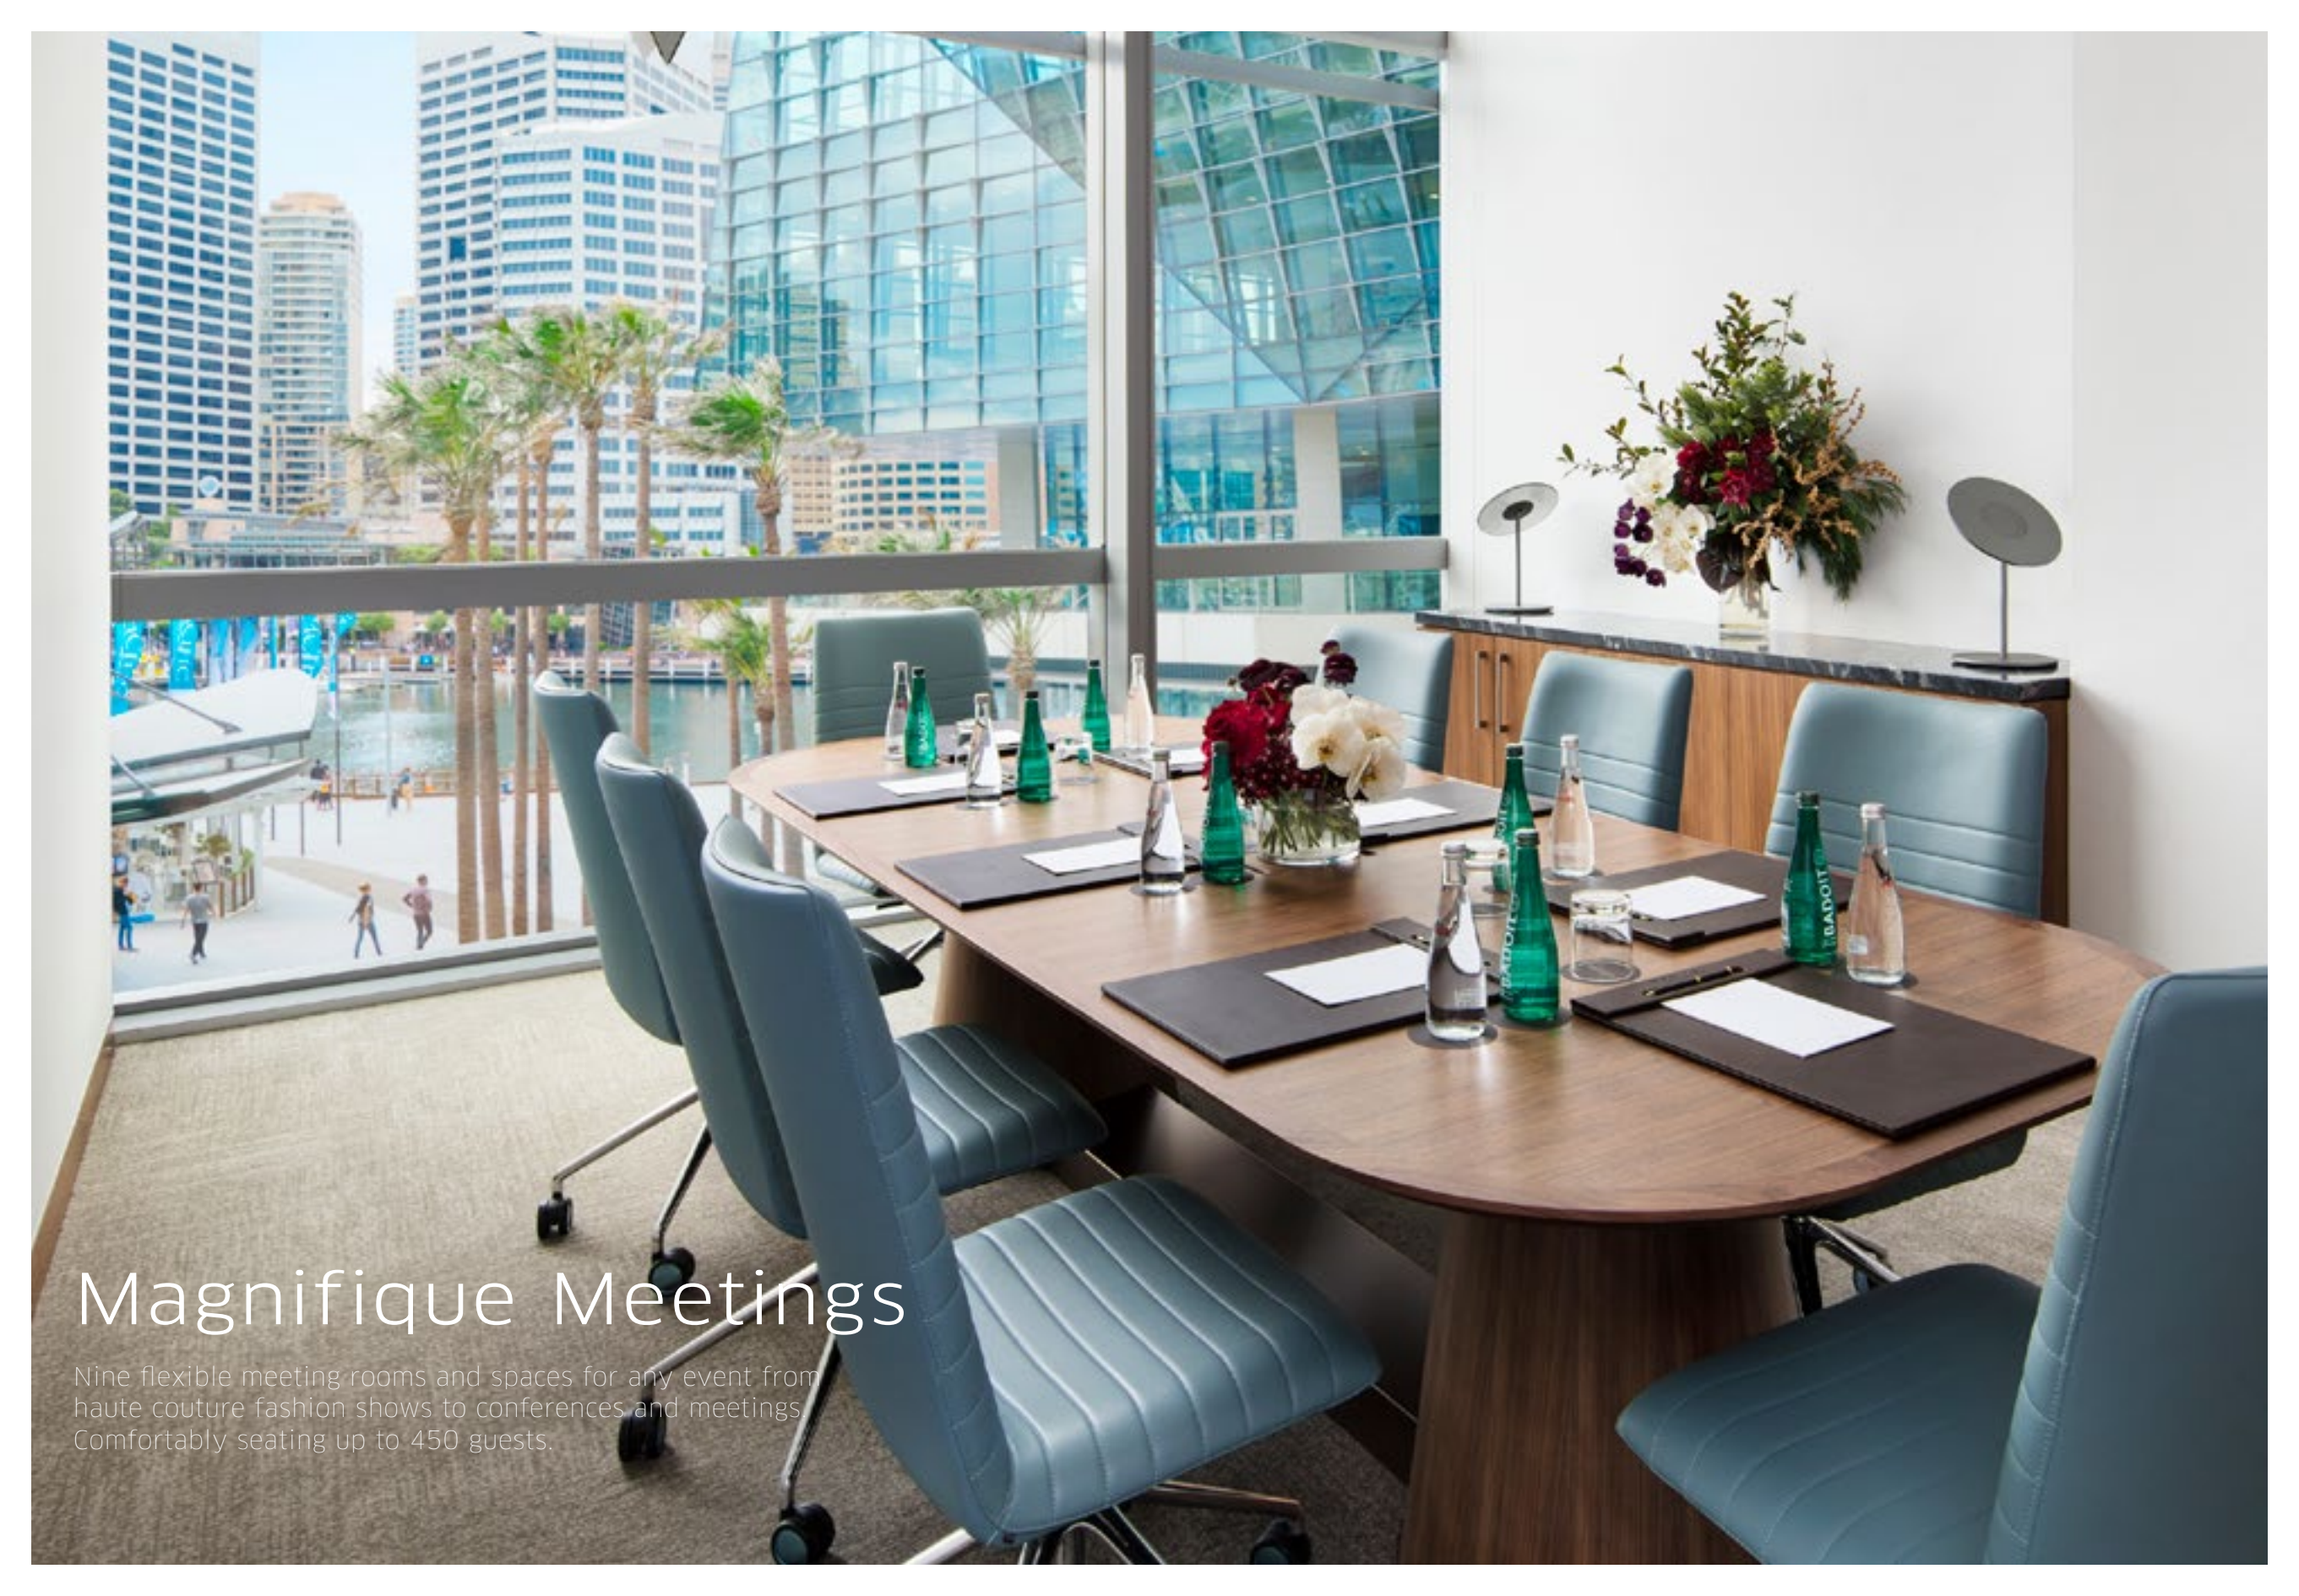

Le Rivage Infinity Pool Bar & Outdoor Cocktail Area

A sophisticated poolside experience, with French inspired, vibrant parasols adorning the pool deck. Laze the day away in our infinity pool, overlooking the magnificent Sydney skyline. More than a place to swim and sunbake, Le Rivage is a stand-alone venue. A place to socialise, sip cocktails and enjoy great food.

Club Millesime

An exclusive lounge on level 35. Offering a refined environment with breathtaking views, a variety of personalized services, evolving F&B experiences and special privileges.

Magnifique Meetings

Audio visual department

Business centre

Special access facilities

24-hour reception

Any time in-room dining

Concierge service

Health & fitness club

Guest laundry